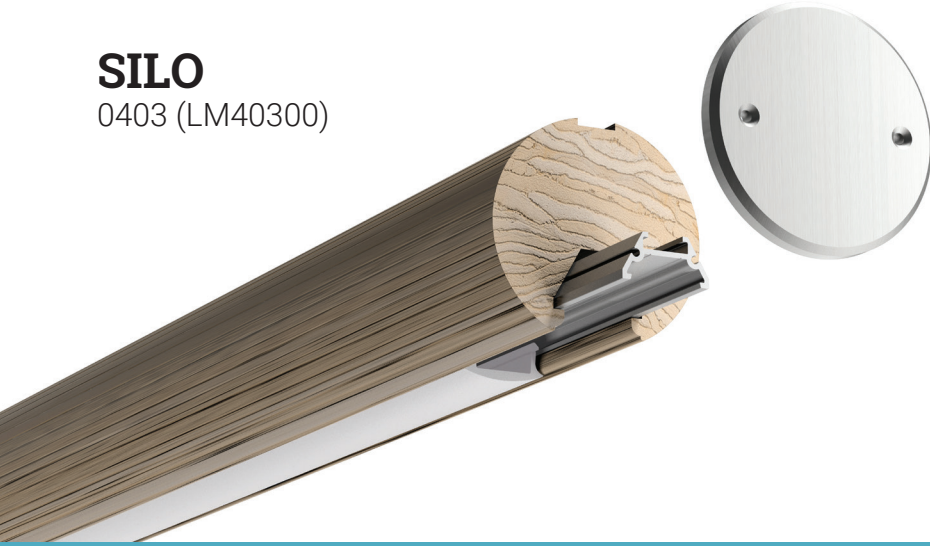

SILO

0403 (LM40300)

Wood Series

Dimensional drawing

Go for the warmth of the natural essence of wood. Liven up your spaces with our ecological lighting fixtures made of recycled wood from Quebec. Choose the **SILO** and use the ceiling canopy of our 7900 series to give it style.

Options

LED strip compatibility

Compatible with LED strips up to **14mm** wide.

Features

- Designed to give a uniform light without hot spots* with an optiflex lens and a strip or PCB of 120 LEDs per meter or more.
- Custom length by sections of 2 to 144 inches (3.6m).
- Application guide for 10mm (3/8-inch) LED strip or less.
- The insert is made of ALCOA aluminum alloy 6063 T-5 increasing heat dissipation.
- Available in natural or oiled finishes or with custom shades and types of wood.

- B3528-xxV-60 - 8mm - 4.8W (95 lm/ft)
- B3528-xxV-120 - 8mm - 9.6W (220 lm/ft)
- B3528-xxV - 120H - 5mm - 9.6W (220 lm/ft)
- B3528-24V - 180H - 5mm - 14.4W (288 lm/ft)
- B3528-xxV-240 - 14mm - 19.5W (410 lm/ft)
- B5050-xxV-60 - 10mm - 14.4W (407 lm/ft)
- B5050-xxV-72 - 10mm - 17.8W (488 lm/ft)